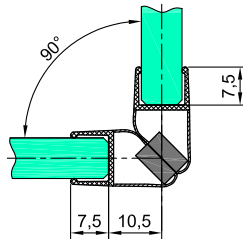

Seal

NLO-KP-2920

Produktcode	Glasdicke
NLO-KP-2920-8-2,5	8mm
Properties	
Length	2,5m

Magnetic seal 180°

NLO-KP-2907

Produktcode	Glasdicke
NLO-KP-2907-6-2,5	6mm
NLO-KP-2907-8-2,5	8mm
Properties	
Length	2,5m

Magnetic seal 135°

NLO-KP-2908

Magnetic seal 135°

NLO-KP-2908M

Produktcode	Glasdicke
NLO-KP-2906-6-2,5	6mm
NLO-KP-2908-8-2,5	8mm
Properties	
Length	2,5m

Produktcode	Glasdicke
NLO-KP-2908M-8-2,5	8mm
Properties	
Length	2,5m

Magnetic seal 90°/180°

NLO-KP-2909

Produktcode	Glasdicke
NLO-KP-2909-6-2,5	6mm
NLO-KP-2909-8-2,5	8mm
Properties	
Length	2,5m

Magnetic seal 90° NLO-KP-2909M

Produktcode	Glasdicke
NLO-KP-2909M-8-2,5	8mm
Properties	
Length	2,5m

Magnetic seal 180° NLO-KP-2909W

Produktcode	Glasdicke
NLO-KP-2909W-8-2,5	8mm
Properties	
Length	2,5m

Magnetic seal 180° NLO-KP-2909P

Produktcode	Glasdicke
NLO-KP-2909W-8-2,5	8mm
Properties	
Length	2,5m

Aluminum seal profile NG-NFK