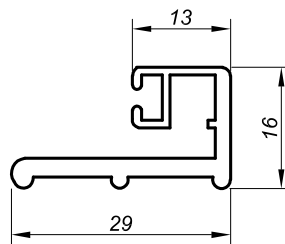

Magnetic seal 90°/180°

NLO-KP-2909

Produktcode	Glasdicke
NLO-KP-2909-6-2,5	6mm
NLO-KP-2909-8-2,5	8mm
Properties	
Length	2,5m

Magnetic seal 90° NLO-KP-2909M

Produktcode	Glasdicke
NLO-KP-2909M-8-2,5	8mm
Properties	
Length	2,5m

Magnetic seal 180° NLO-KP-2909W

Produktcode	Glasdicke
NLO-KP-2909W-8-2,5	8mm
Properties	
Length	2,5m

Magnetic seal 180° NLO-KP-2909P

Produktcode	Glasdicke
NLO-KP-2909W-8-2,5	8mm
Properties	
Length	2,5m

Aluminum seal profile NG-NFK