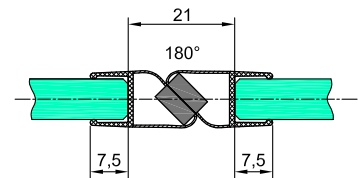

Seal

NLO-KP-2920

Produktcode	Glasdicke
NLO-KP-2920-8-2,5	8mm
Properties	
Length	2,5m

Magnetic seal 180°

NLO-KP-2907

Produktcode	Glasdicke
NLO-KP-2907-6-2,5	6mm
NLO-KP-2907-8-2,5	8mm
Properties	
Length	2,5m

Magnetic seal 135°

NLO-KP-2908

Magnetic seal 135°

NLO-KP-2908M

Produktcode	Glasdicke
NLO-KP-2906-6-2,5	6mm
NLO-KP-2908-8-2,5	8mm
Properties	
Length	2,5m

Produktcode	Glasdicke
NLO-KP-2908M-8-2,5	8mm
Properties	
Length	2,5m

Magnetic seal 90°/180°

NLO-KP-2909

Produktcode	Glasdicke
NLO-KP-2909-6-2,5	6mm
NLO-KP-2909-8-2,5	8mm
Properties	
Length	2,5m

Magnetic seal 90° NLO-KP-2909M

Produktcode	Glasdicke
NLO-KP-2909M-8-2,5	8mm
Properties	
Length	2,5m

Magnetic seal 180° NLO-KP-2909W

Produktcode	Glasdicke
NLO-KP-2909W-8-2,5	8mm
Properties	
Length	2,5m

Magnetic seal 180° NLO-KP-2909P

Produktcode	Glasdicke
NLO-KP-2909W-8-2,5	8mm
Properties	
Length	2,5m

Aluminum seal profile NG-NFK