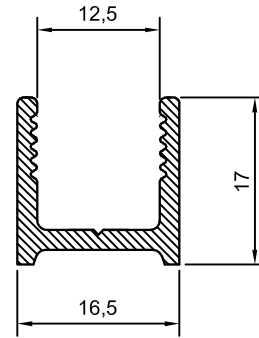

Profile "U" NLO-KP-3000