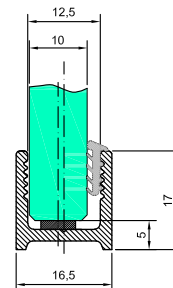

Profile "U"

Cover for the profile "U"

NLO-KP-3000-M

Produktcode	Length	Finish
NLO-KP-3000-M	2500mm	polish
NLO-KP-3000-M-1	2500mm	satın
Properties		
Material	aluminum	

Seal for the profile NLO-KP-3000

NLO-KP-3000-8

Produktcode	Finish
NLO-KP-3000-8	colourless
NLO-KP-3000-8-M	black
Properties	
Material	PVC

Glass 10mm