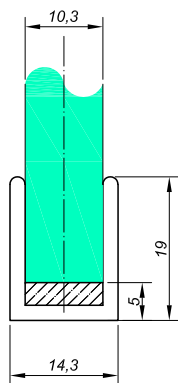

Connector 135° doorstep-glass right NTFA135P

Produktcode	Finish
NTFA135P	polish
Properties	
Material	ABS
Prepare for glass 8 mm	

Profile "U"

Profile "U" NLO-KP-2961

Produktcode	Length	Finish
NLO-KP-2961-3,0	3000mm	polish
NLO-KP-2961-1	2500mm	satin
NLO-KP-2961	2500mm	polish
NLO-KP-2961-2,0-B	2000mm	black matt
NLO-KP-2961-B	2500mm	black matt
NLO-KP-2961-3,0-B	3000mm	black matt
NLO-KP-2961-5,0-B	5000mm	black matt
Properties		
Material	aluminum	
Glasdicke	8mm	

Profile "U"

NLO-KP-2961-10

Produktcode	Length	Finish
NLO-KP-2961-10	2500mm	polish
NLO-KP-2961-10-1	2500mm	satin
NLO-KP-2961-10-3,0	3000mm	polish
Properties		
Material	aluminum	
Glasdicke	10mm	

Profile "U"