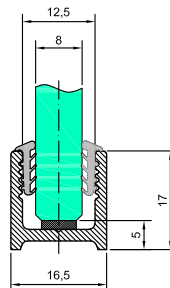

Produktcode	Finish
NLO-KP-3000-8	colourless
NLO-KP-3000-8-M	black
Properties	
Material	PVC

Glass 8mm