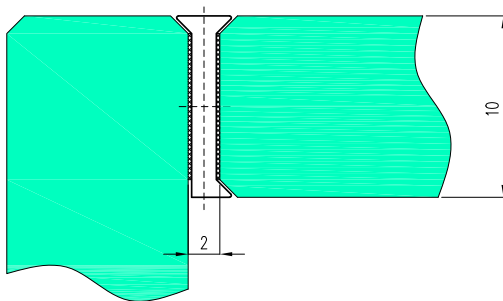

Seal glass-glass between glass panes 90° NLO-SC-90-10-3

Produktcode	Finish
NLO-SC-90-10-3	colourless
Properties	
Glasdicke	10mm
Length	3m
Material	acrylic glass
Tadheseive tapeon on both sides	

Seal glass-glass between glass panes 180°

NLO-SC-180-10-3