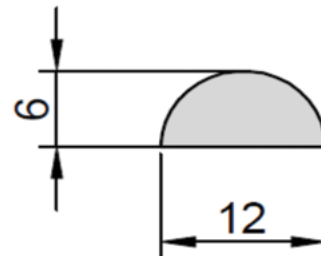

Doorstep colourless NLO-KP-2968-6

Produktcode	Finish
NLO-KP-2968-6	colourless
Properties	
Length	2m
Material	acrylic glass