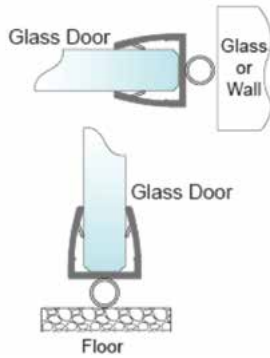

Seal

NLO-KP-2916