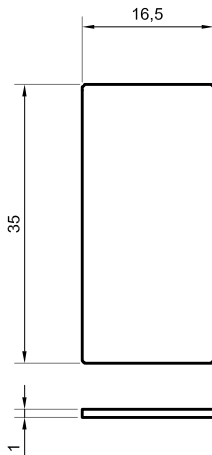

Produktcode	Finish
NLO-KP-3500-Z	polish
NLO-KP-3500-Z-B	black matt
Properties	
Material	stainless steel