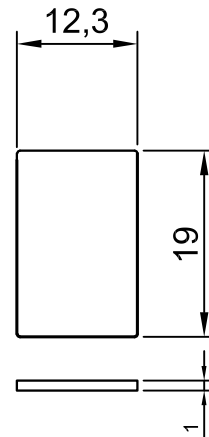

Profile "U"

End cap for profile "U"

NLO-KP-2961-Z

Produktcode	Finish
NLO-KP-2961-Z	polish
NLO-KP-29610-Z-1	satın
NLO-KP-29610-Z-B	black matt
Properties	
Material	stainless steel

End cap for profile "U"

NLO-KP-2961-10-Z