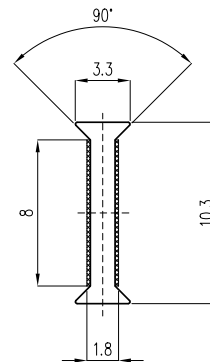

End cap for profile „U”

NLO-KP-3500-Z

Produktcode	Finish
NLO-KP-3500-Z	polish
NLO-KP-3500-Z-B	black matt
Properties	
Material	stainless steel

Seal glass-glass between glass panes 90° NLO-SC-90-10-3

Produktcode	Finish
NLO-SC-90-10-3	colourless
Properties	
Glasdicke	10mm
Length	3m
Material	acrylic glass
Tadheseive tapeon on both sides	

Seal glass-glass between glass panes 180°

NLO-SC-180-10-3

Produktcode	Finish
NLO-SC-90-10-3	colourless
Properties	
Glasdicke	10mm
Length	3m
Material	acrylic glass
Tadheseive tapeon on both sides	

2022 PRODUKT KATALOG