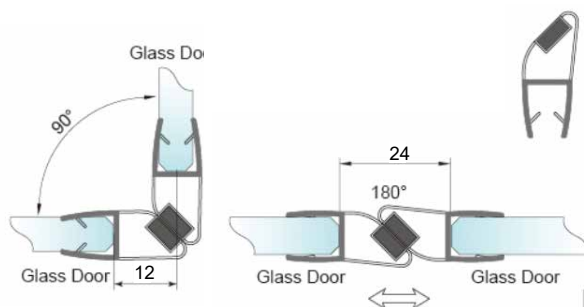

Magnetic seal 135°

NLO-KP-2908

Magnetic seal 135°

NLO-KP-2908M

Produktcode	Glasdicke
NLO-KP-2906-6-2,5	6mm
NLO-KP-2908-8-2,5	8mm
Properties	
Length	2,5m

Produktcode	Glasdicke
NLO-KP-2908M-8-2,5	8mm
Properties	
Length	2,5m

Magnetic seal 90°/180°

NLO-KP-2909

Produktcode	Glasdicke
NLO-KP-2909-6-2,5	6mm
NLO-KP-2909-8-2,5	8mm
Properties	
Length	2,5m

Magnetic seal 90° NLO-KP-2909M

Produktcode	Glasdicke
NLO-KP-2909M-8-2,5	8mm
Properties	
Length	2,5m