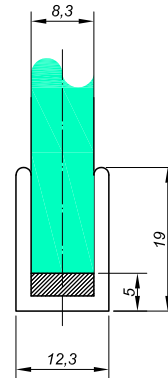

Profile "U"

Profile "U" NLO-KP-2961

Produktcode	Length	Finish
NLO-KP-2961-3,0	3000mm	polish
NLO-KP-2961-1	2500mm	satin
NLO-KP-2961	2500mm	polish
NLO-KP-2961-2,0-B	2000mm	black matt
NLO-KP-2961-B	2500mm	black matt
NLO-KP-2961-3,0-B	3000mm	black matt
NLO-KP-2961-5,0-B	5000mm	black matt
Properties		
Material	aluminum	
Glasdicke	8mm