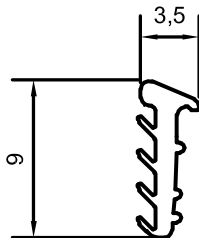

Profile "U"

Cover for the profile "U"

NLO-KP-3000-M

Produktcode	Length	Finish
NLO-KP-3000-M	2500mm	polish
NLO-KP-3000-M-1	2500mm	satın
Properties		
Material	aluminum	

Seal for the profile NLO-KP-3000

NLO-KP-3000-8