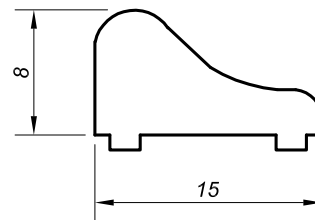

Doorstep NTFALL11

Produktcode	Finish
NTFALL11	polish
NTFALL11-B	black
Properties	
Length	2m
Material	aluminum