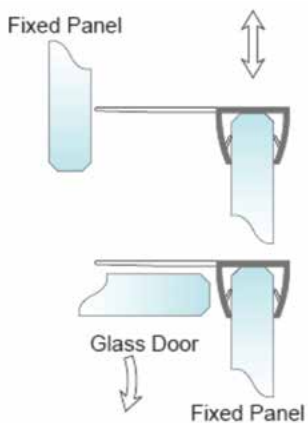

Seal

NLO-KP-2900

Produktcode	Glasdicke
NLO-KP-2900-6-2,5	6mm
NLO-KP-2900-8-2,5	8mm
Properties	
Length	2,5m

Seal

NLO-KP-2901

Produktcode	Glasdicke
NLO-KP-2901-8-2,5	8mm
Properties	
Length	2,5m

Seal

NLO-KP-2902S