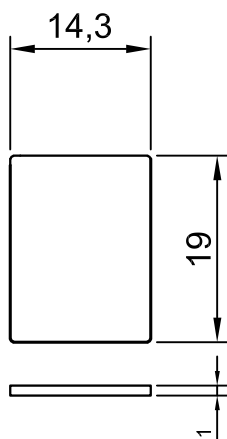

Produktcode	Finish
NLO-KP-2961-Z	polish
NLO-KP-29610-Z-1	satın
Properties	
Material	stainless steel