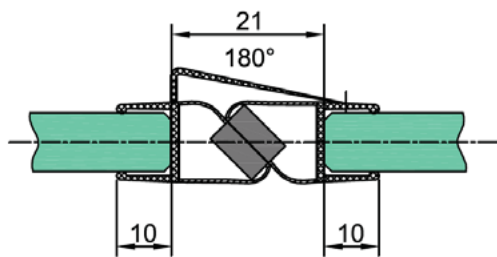

Seal

NLO-KP-2920

Produktcode	Glasdicke
NLO-KP-2920-8-2,5	8mm
Properties	
Length	2,5m

Magnetic seal 180°

NLO-KP-2907

Produktcode	Glasdicke
NLO-KP-2907-6-2,5	6mm
NLO-KP-2907-8-2,5	8mm
Properties	
Length	2,5m

Magnetic seal 135°

NLO-KP-2908

Magnetic seal 135°

NLO-KP-2908M

Produktcode	Glasdicke
NLO-KP-2906-6-2,5	6mm
NLO-KP-2908-8-2,5	8mm
Properties	
Length	2,5m

Produktcode	Glasdicke
NLO-KP-2908M-8-2,5	8mm
Properties	
Length	2,5m

Magnetic seal 90°/180°

NLO-KP-2909

Produktcode	Glasdicke
NLO-KP-2909-6-2,5	6mm
NLO-KP-2909-8-2,5	8mm
Properties	
Length	2,5m

Magnetic seal 90° NLO-KP-2909M

Produktcode	Glasdicke
NLO-KP-2909M-8-2,5	8mm
Properties	
Length	2,5m

Magnetic seal 180° NLO-KP-2909W

Produktcode	Glasdicke
NLO-KP-2909W-8-2,5	8mm
Properties	
Length	2,5m

Magnetic seal 180° NLO-KP-2909P

Produktcode	Glasdicke
NLO-KP-2909W-8-2,5	8mm
Properties	
Length	2,5m

Aluminum seal profile NG-NFK