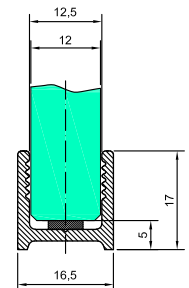

Profile "U"

Cover for the profile "U"

NLO-KP-3000-M

Produktcode	Length	Finish
NLO-KP-3000-M	2500mm	polish
NLO-KP-3000-M-1	2500mm	satın
Properties		
Material	aluminum	

Seal for the profile NLO-KP-3000

NLO-KP-3000-8

Produktcode	Finish
NLO-KP-3000-8	colourless
NLO-KP-3000-8-M	black
Properties	
Material	PVC

Glass 12mm