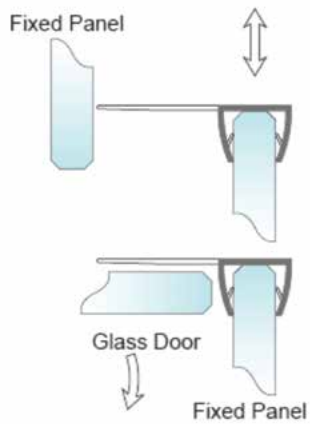

Seal

NLO-KP-2902

Produktcode	Glasdicke
NLO-KP-2902-8-2,5	8mm
Properties	
Length	2,5m