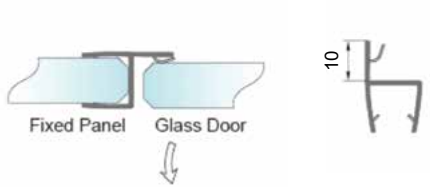

Seal

NLO-KP-2900

Produktcode	Glasdicke
NLO-KP-2900-6-2,5	6mm
NLO-KP-2900-8-2,5	8mm
Properties	
Length	2,5m

Seal

NLO-KP-2901

Produktcode	Glasdicke
NLO-KP-2901-8-2,5	8mm
Properties	
Length	2,5m

Seal

NLO-KP-2902S