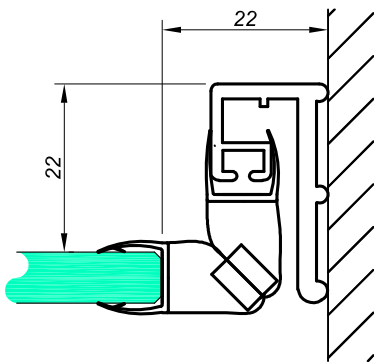

Magnetic seal 90°/180°

NLO-KP-2909

Produktcode	Glasdicke
NLO-KP-2909-6-2,5	6mm
NLO-KP-2909-8-2,5	8mm
Properties	
Length	2,5m

Magnetic seal 90° NLO-KP-2909M

Produktcode	Glasdicke
NLO-KP-2909M-8-2,5	8mm
Properties	
Length	2,5m

Magnetic seal 180° NLO-KP-2909W

Produktcode	Glasdicke
NLO-KP-2909W-8-2,5	8mm
Properties	
Length	2,5m

Magnetic seal 180° NLO-KP-2909P

Produktcode	Glasdicke
NLO-KP-2909W-8-2,5	8mm
Properties	
Length	2,5m

Aluminum seal profile NG-NFK