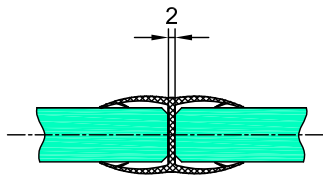

Selfadhesive seal NLO-SP-2913T-8-2,5

Produktcode	Glasdicke
NLO-SP-2913T-8-2,5	8mm
Properties	
Length	2,5m
Material	PVC

Selfadhesive magnetic seal

NLO-SP-2921-8-2,5

Produktcode	Glasdicke
NLO-SP-2921-8-2,5	8mm
Properties	
Length	2,5m
Material	PVC
1 set consists 2 pcs of magnet	

Selfadhesive magnetic seal

NLO-SP-2909T-90-8-2,5

Produktcode	Glasdicke
NLO-SP-2909T-8-2,5	8mm
Properties	
Length	2,5m
Material	PVC
1 set consists 2 pcs of magnet	

Selfadhesive seal

NLO-SP-2909T-180-8-2,5

Produktcode	Glasdicke
NLO-SP-2909T-180-8-2,5	8mm
Properties	
Length	2,5m
Material	PVC

Seal

NLO-KP-2920

Produktcode	Glasdicke
NLO-KP-2920-8-2,5	8mm
Properties	
Length	2,5m

Magnetic seal 180°

NLO-KP-2907

Produktcode	Glasdicke
NLO-KP-2907-6-2,5	6mm
NLO-KP-2907-8-2,5	8mm
Properties	
Length	2,5m

Magnetic seal 135°

NLO-KP-2908

Magnetic seal 135°

NLO-KP-2908M

Produktcode	Glasdicke
NLO-KP-2906-6-2,5	6mm
NLO-KP-2908-8-2,5	8mm
Properties	
Length	2,5m

Produktcode	Glasdicke
NLO-KP-2908M-8-2,5	8mm
Properties	
Length	2,5m