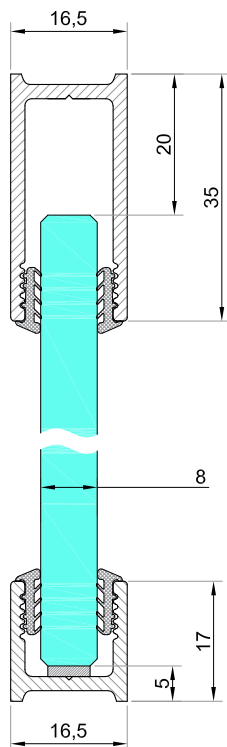

5. Dichtungen, Türschwellen und „U“-Profile

Glass

Seal Optiwhite

NLO-SP-2900

Produktcode	Glasdicke
NLO-SP-2900-8-2,5	8mm
Properties	
Length	2,5m
Material	polycarbonate

Seal Optiwhite

NLO-SP-2902S

Produktcode	Glasdicke
NLO-SP-2900S-8-2,5	8mm
Properties	
Length	2,5m
Material	polycarbonate

Selfadhesive magnetic seal

NLO-SP-2909T-90-8-2,5

Produktcode	Glasdicke
NLO-SP-2909T-8-2,5	8mm
Properties	
Length	2,5m
Material	PVC
1 set consists 2 pcs of magnet	

Selfadhesive seal

NLO-SP-2909T-180-8-2,5

Produktcode	Glasdicke
NLO-SP-2909T-180-8-2,5	8mm
Properties	
Length	2,5m
Material	PVC

Profile "U"

NLO-KP-2961-10

Produktcode	Length	Finish
NLO-KP-2961-10	2500mm	polish
NLO-KP-2961-10-1	2500mm	satin
NLO-KP-2961-10-3,0	3000mm	polish
Properties		
Material	aluminum	
Glasdicke	10mm	

Profile "U"

Produktcode	Finish
NLO-KP-2961-Z	polish
NLO-KP-29610-Z-1	satın
Properties	
Material	stainless steel

Profile "U" NLO-KP-3000

Produktcode	Length	Finish
NLO-KP-3000	2500mm	polish
NLO-KP-3000-3,0	3000mm	polish
NLO-KP-3000-1	2500mm	satin
NLO-KP-3000-2,0-B	2000mm	black matt
NLO-KP-3000-B	2500mm	black matt
NLO-KP-3000-3,0-B	3000mm	black matt
NLO-KP-3000-5,0-B	5000mm	black matt
Properties		
Material	aluminum	
Glasdicke	8-12mm	