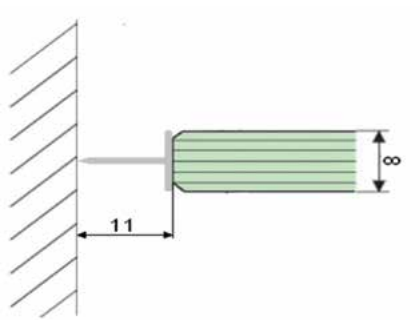

Selfadhesive seal NLO-KP-2912

Produktcode	Glasdicke
NLO-KP-2912-8-2,5	8mm
Properties	
Length	2,5m