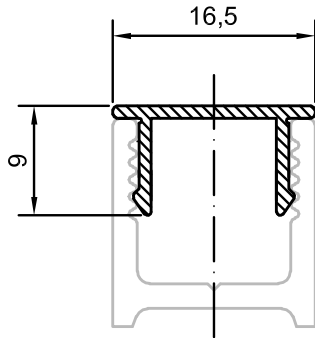

Profile "U"

Cover for the profile "U"

NLO-KP-3000-M