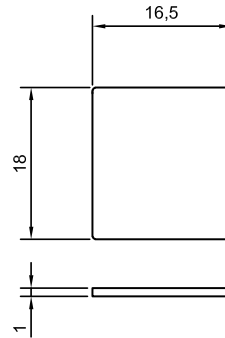

End cap for profile „U”

NLO-KP-3000-Z

Produktcode	Finish
NLO-KP-3000-Z	polish
NLO-KP-3000-Z-1	satın
NLO-KP-3000-Z-B	black matt
Properties	
Material	stainless steel

End cap for profile „U”

NLO-KP-3500-Z