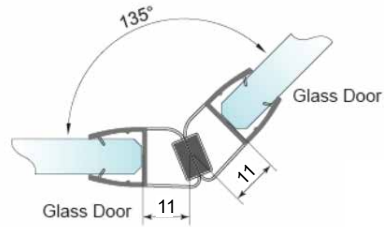

Selfadhesive magnetic seal

NLO-SP-2909T-90-8-2,5

Produktcode	Glasdicke
NLO-SP-2909T-8-2,5	8mm
Properties	
Length	2,5m
Material	PVC
1 set consists 2 pcs of magnet	

Selfadhesive seal

NLO-SP-2909T-180-8-2,5

Produktcode	Glasdicke
NLO-SP-2909T-180-8-2,5	8mm
Properties	
Length	2,5m
Material	PVC

Seal

NLO-KP-2920

Produktcode	Glasdicke
NLO-KP-2920-8-2,5	8mm
Properties	
Length	2,5m

Magnetic seal 180°

NLO-KP-2907

Produktcode	Glasdicke
NLO-KP-2907-6-2,5	6mm
NLO-KP-2907-8-2,5	8mm
Properties	
Length	2,5m

Magnetic seal 135°

NLO-KP-2908

Magnetic seal 135°

NLO-KP-2908M

Produktcode	Glasdicke
NLO-KP-2906-6-2,5	6mm
NLO-KP-2908-8-2,5	8mm
Properties	
Length	2,5m

Produktcode	Glasdicke
NLO-KP-2908M-8-2,5	8mm
Properties	
Length	2,5m