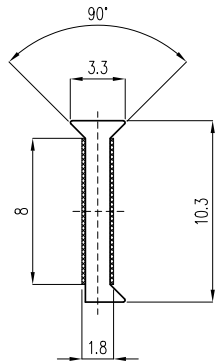

Seal glass-glass between glass panes 90° NLO-SC-90-10-3

Produktcode	Finish
NLO-SC-90-10-3	colourless
Properties	
Glasdicke	10mm
Length	3m
Material	acrylic glass
Tadheseive tapeon on both sides	

Seal glass-glass between glass panes 180°

NLO-SC-180-10-3