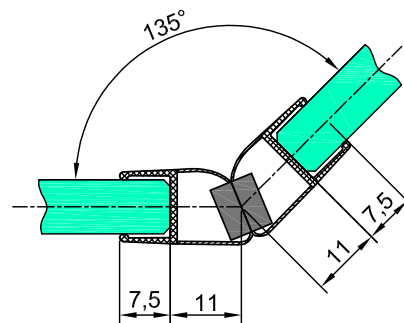

Seal

NLO-KP-2920

Produktcode	Glasdicke
NLO-KP-2920-8-2,5	8mm
Properties	
Length	2,5m

Magnetic seal 180°

NLO-KP-2907

Produktcode	Glasdicke
NLO-KP-2907-6-2,5	6mm
NLO-KP-2907-8-2,5	8mm
Properties	
Length	2,5m

Magnetic seal 135°

NLO-KP-2908

Magnetic seal 135°

NLO-KP-2908M

Produktcode	Glasdicke
NLO-KP-2906-6-2,5	6mm
NLO-KP-2908-8-2,5	8mm
Properties	
Length	2,5m

Produktcode	Glasdicke
NLO-KP-2908M-8-2,5	8mm
Properties	
Length	2,5m

Magnetic seal 90°/180°

NLO-KP-2909

Produktcode	Glasdicke
NLO-KP-2909-6-2,5	6mm
NLO-KP-2909-8-2,5	8mm
Properties	
Length	2,5m

Magnetic seal 90° NLO-KP-2909M

Produktcode	Glasdicke
NLO-KP-2909M-8-2,5	8mm
Properties	
Length	2,5m

Magnetic seal 180° NLO-KP-2909W

Produktcode	Glasdicke
NLO-KP-2909W-8-2,5	8mm
Properties	
Length	2,5m

Magnetic seal 180° NLO-KP-2909P

Produktcode	Glasdicke
NLO-KP-2909W-8-2,5	8mm
Properties	
Length	2,5m

Aluminum seal profile NG-NFK