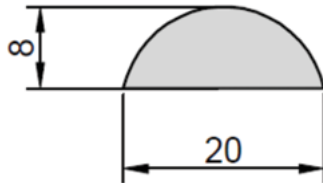

Doorstep colourless

NLO-KP-2968-8

Produktcode	Finish
NLO-KP-2968-8	colourless
Properties	
Length	2m
Material	acrylic glass