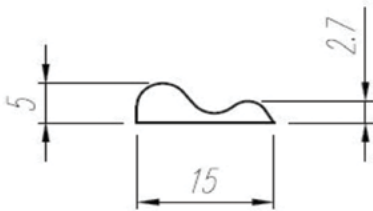

Produktcode	Finish
NLO-KP-2967	polish
Properties	
Length	2,4m
Material	aluminum