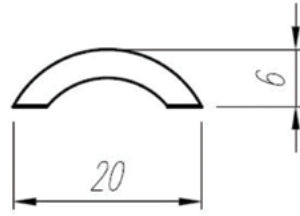

Türschwelle

Doorstep NLO-KP-2966

Produktcode	Finish
NLO-KP-2966	polish
Properties	
Length	2,4m
Material	aluminum

Doorstep NLO-KP-2967