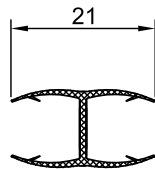

Selfadhesive seal NLO-SP-2913T-8-2,5

Produktcode	Glasdicke
NLO-SP-2913T-8-2,5	8mm
Properties	
Length	2,5m
Material	PVC

Selfadhesive magnetic seal

NLO-SP-2921-8-2,5

Produktcode	Glasdicke
NLO-SP-2921-8-2,5	8mm
Properties	
Length	2,5m
Material	PVC
1 set consists 2 pcs of magnet	

Selfadhesive magnetic seal

NLO-SP-2909T-90-8-2,5

Produktcode	Glasdicke
NLO-SP-2909T-8-2,5	8mm
Properties	
Length	2,5m
Material	PVC
1 set consists 2 pcs of magnet	

Selfadhesive seal

NLO-SP-2909T-180-8-2,5

Produktcode	Glasdicke
NLO-SP-2909T-180-8-2,5	8mm
Properties	
Length	2,5m
Material	PVC

Seal

NLO-KP-2920

Produktcode	Glasdicke
NLO-KP-2920-8-2,5	8mm
Properties	
Length	2,5m

Magnetic seal 180°

NLO-KP-2907

Produktcode	Glasdicke
NLO-KP-2907-6-2,5	6mm
NLO-KP-2907-8-2,5	8mm
Properties	
Length	2,5m