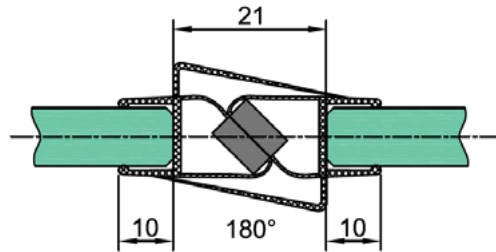

Seal

NLO-KP-2920

Produktcode	Glasdicke
NLO-KP-2920-8-2,5	8mm
Properties	
Length	2,5m

Magnetic seal 180°

NLO-KP-2907

Produktcode	Glasdicke
NLO-KP-2907-6-2,5	6mm
NLO-KP-2907-8-2,5	8mm
Properties	
Length	2,5m

Magnetic seal 135°

NLO-KP-2908

Magnetic seal 135°

NLO-KP-2908M

Produktcode	Glasdicke
NLO-KP-2906-6-2,5	6mm
NLO-KP-2908-8-2,5	8mm
Properties	
Length	2,5m

Produktcode	Glasdicke
NLO-KP-2908M-8-2,5	8mm
Properties	
Length	2,5m

Magnetic seal 90°/180°

NLO-KP-2909

Produktcode	Glasdicke
NLO-KP-2909-6-2,5	6mm
NLO-KP-2909-8-2,5	8mm
Properties	
Length	2,5m

Magnetic seal 90° NLO-KP-2909M

Produktcode	Glasdicke
NLO-KP-2909M-8-2,5	8mm
Properties	
Length	2,5m

Magnetic seal 180° NLO-KP-2909W

Produktcode	Glasdicke
NLO-KP-2909W-8-2,5	8mm
Properties	
Length	2,5m

Magnetic seal 180° NLO-KP-2909P

Produktcode	Glasdicke
NLO-KP-2909W-8-2,5	8mm
Properties	
Length	2,5m

Aluminum seal profile NG-NFK