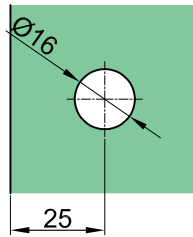

Wandhalterungen für Glasduschen

Verbinder glas-glas 135°

NTL4135

Produktcode	Farbe	Eigenschaften	
NTL4135	chrom	Glasdicke	6-12mm
NTL4135-1	satın	Material	Messing

Verbinder glas-glas 180°

NTL4180