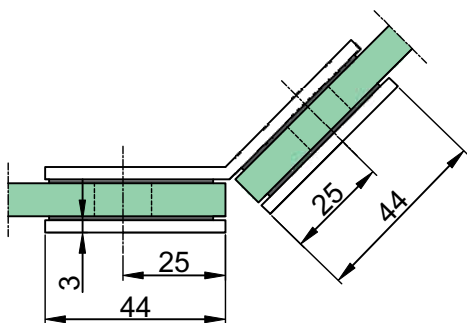

Produktcode	Farbe	Eigenschaften
NTL5135	chrom	Glasdicke 6-12mm
NTL5135-1	satın	Material Messing