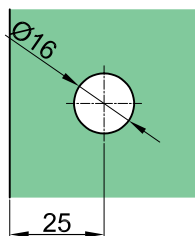

Produktcode	Farbe	Eigenschaften
NTL5135	chrom	Glasdicke 6-12mm
NTL5135-1	satın	Material Messing