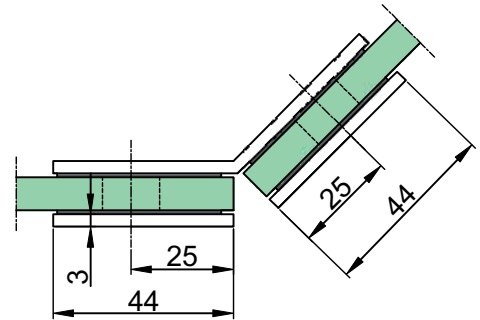

Wandhalterungen für Glasduschen

Verbinder glas-glas 135°

NTL4135

Produktcode	Farbe	Eigenschaften	
NTL4135	chrom	Glasdicke	6-12mm
NTL4135-1	satın	Material	Messing

Verbinder glas-glas 180°

NTL4180