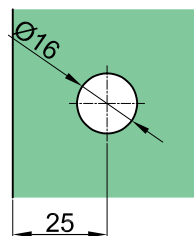

Produktcode	Farbe	Eigenschaften
NTL5135	chrom	Glasdicke 6-12mm
NTL5135-1	satin	Material Messing