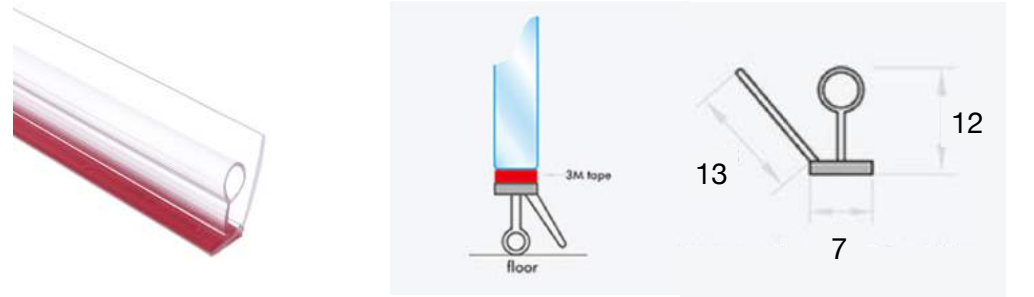

NLO-SP-2910

NLO-SP-2902

NLO-SP-2910M

NLO-SP-2902S

NLO-SP-2909

NLO-SP-2903

NLO-SP-2909T-90

NLO-SP-2905

NLO-SP-2909T-180

NLO-SP-2905S

NLO-SP-29013T

NLO-SP-2906L

NLO-SP-2913

NLO-SP-2914

NLO-SP-2921

WEICH

HART

MATERIAL: PC

GLASDICKE: 8MM