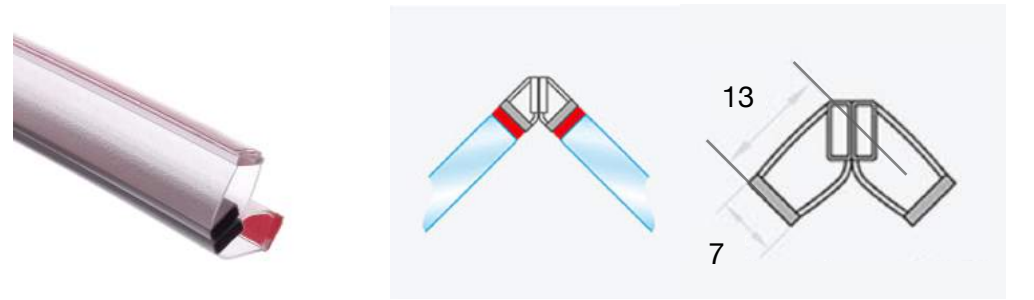

NLO-SP-2910

NLO-SP-2902

NLO-SP-2910M

NLO-SP-2902S

NLO-SP-2909

NLO-SP-2903

NLO-SP-2909T-90

NLO-SP-2905

NLO-SP-2909T-180

NLO-SP-2905S

NLO-SP-29013T

NLO-SP-2906L

NLO-SP-2913

NLO-SP-2914

NLO-SP-2921

WEICH

HART

MATERIAL: PC

GLASDICKE: 8MM