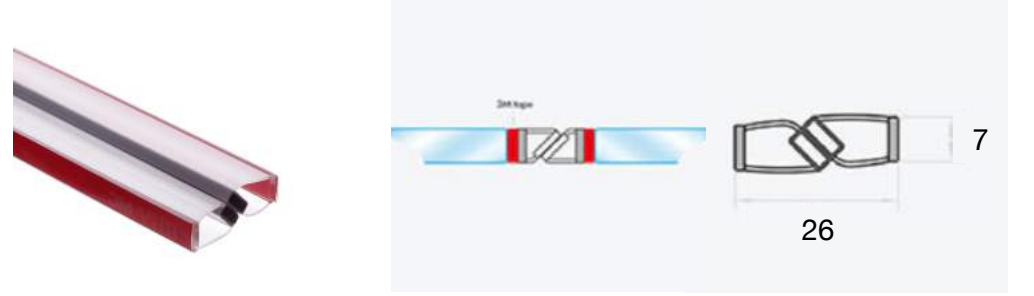

NLO-SP-2910

NLO-SP-2902

NLO-SP-2910M

NLO-SP-2902S

NLO-SP-2909

NLO-SP-2903

NLO-SP-2909T-90

NLO-SP-2905

NLO-SP-2909T-180

NLO-SP-2905S

NLO-SP-29013T

NLO-SP-2906L

NLO-SP-2913

NLO-SP-2914

NLO-SP-2921

WEICH

HART

MATERIAL: PC

GLASDICKE: 8MM