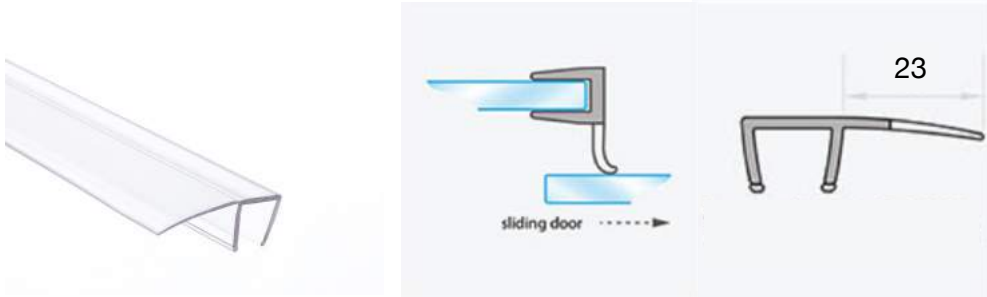

NLO-SP-2910

NLO-SP-2902

NLO-SP-2910M

NLO-SP-2902S

NLO-SP-2909

NLO-SP-2903

NLO-SP-2909T-90

NLO-SP-2905

HART

MATERIAL: PC

GLASDICKE: 8MM