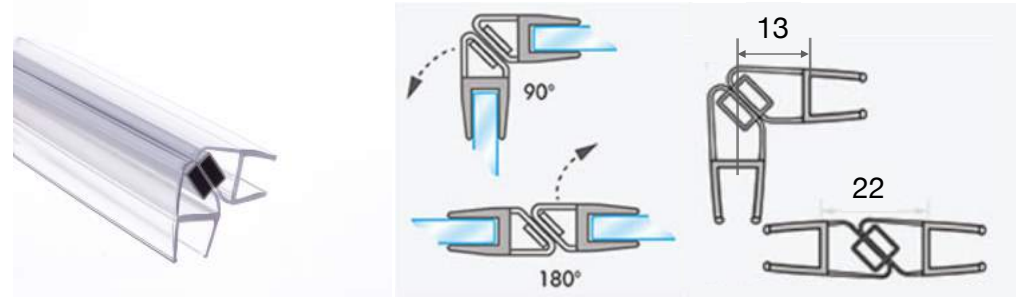

NLO-SP-2910

NLO-SP-2902

NLO-SP-2910M

NLO-SP-2902S

NLO-SP-2909

NLO-SP-2903

NLO-SP-2909T-90

NLO-SP-2905

NLO-SP-2909T-180

NLO-SP-2905S

NLO-SP-29013T

NLO-SP-2906L

NLO-SP-2913

NLO-SP-2914

NLO-SP-2921

WEICH

HART

MATERIAL: PC

GLASDICKE: 8MM